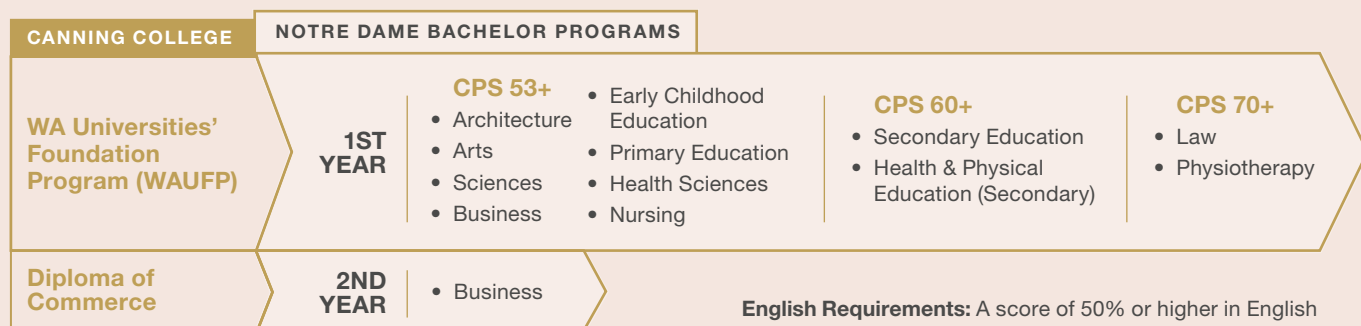

Your pathway to Notre Dame

English Requirements: A score of 50% or higher in English Language and Australian Cultural Studies (ELACS), or specific English language proficiency requirements are required for specified programs. See notredame.edu.au/international/how-to-apply for more info.

CANNING COLLEGE

Recommended academic pathway provider

CANNING COLLEGE
CRICOS CODE: 00463B

NOTRE DAME CRICOS CODE: 01032F

Find out more notredame.edu.au/international/pathways