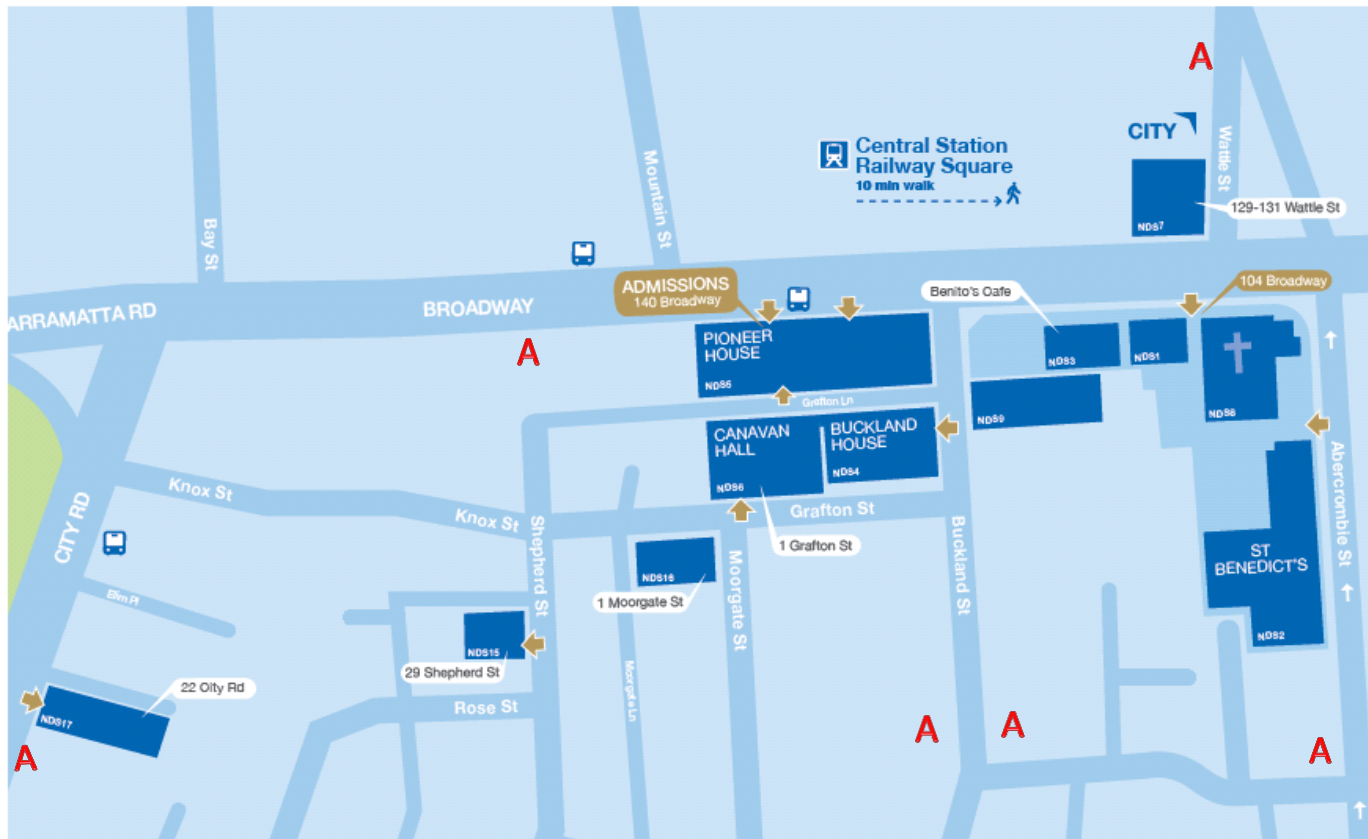

Broadway Campus - Assembly Areas

Darlinghurst Campus – Assembly Areas

Buildings	Assembly Areas
ND-S14	Walk north 240m along Victoria street to Green Park .
NDS-12 NDS-11 NDS-10	Walk north 190m along Darlinghurst road to Green Park .