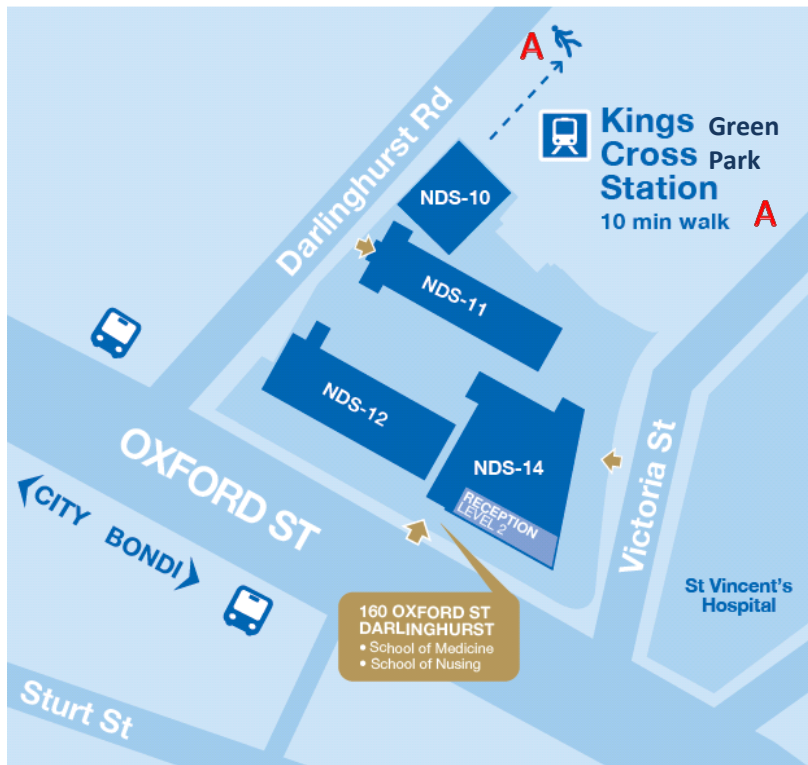

Broadway Campus - Assembly Areas

Darlinghurst Campus – Assembly Areas

Buildings	Assembly Areas
ND-S14	Walk north 240m along Victoria street to Green Park .
NDS-12 NDS-11 NDS-10	Walk north 190m along Darlinghurst road to Green Park .