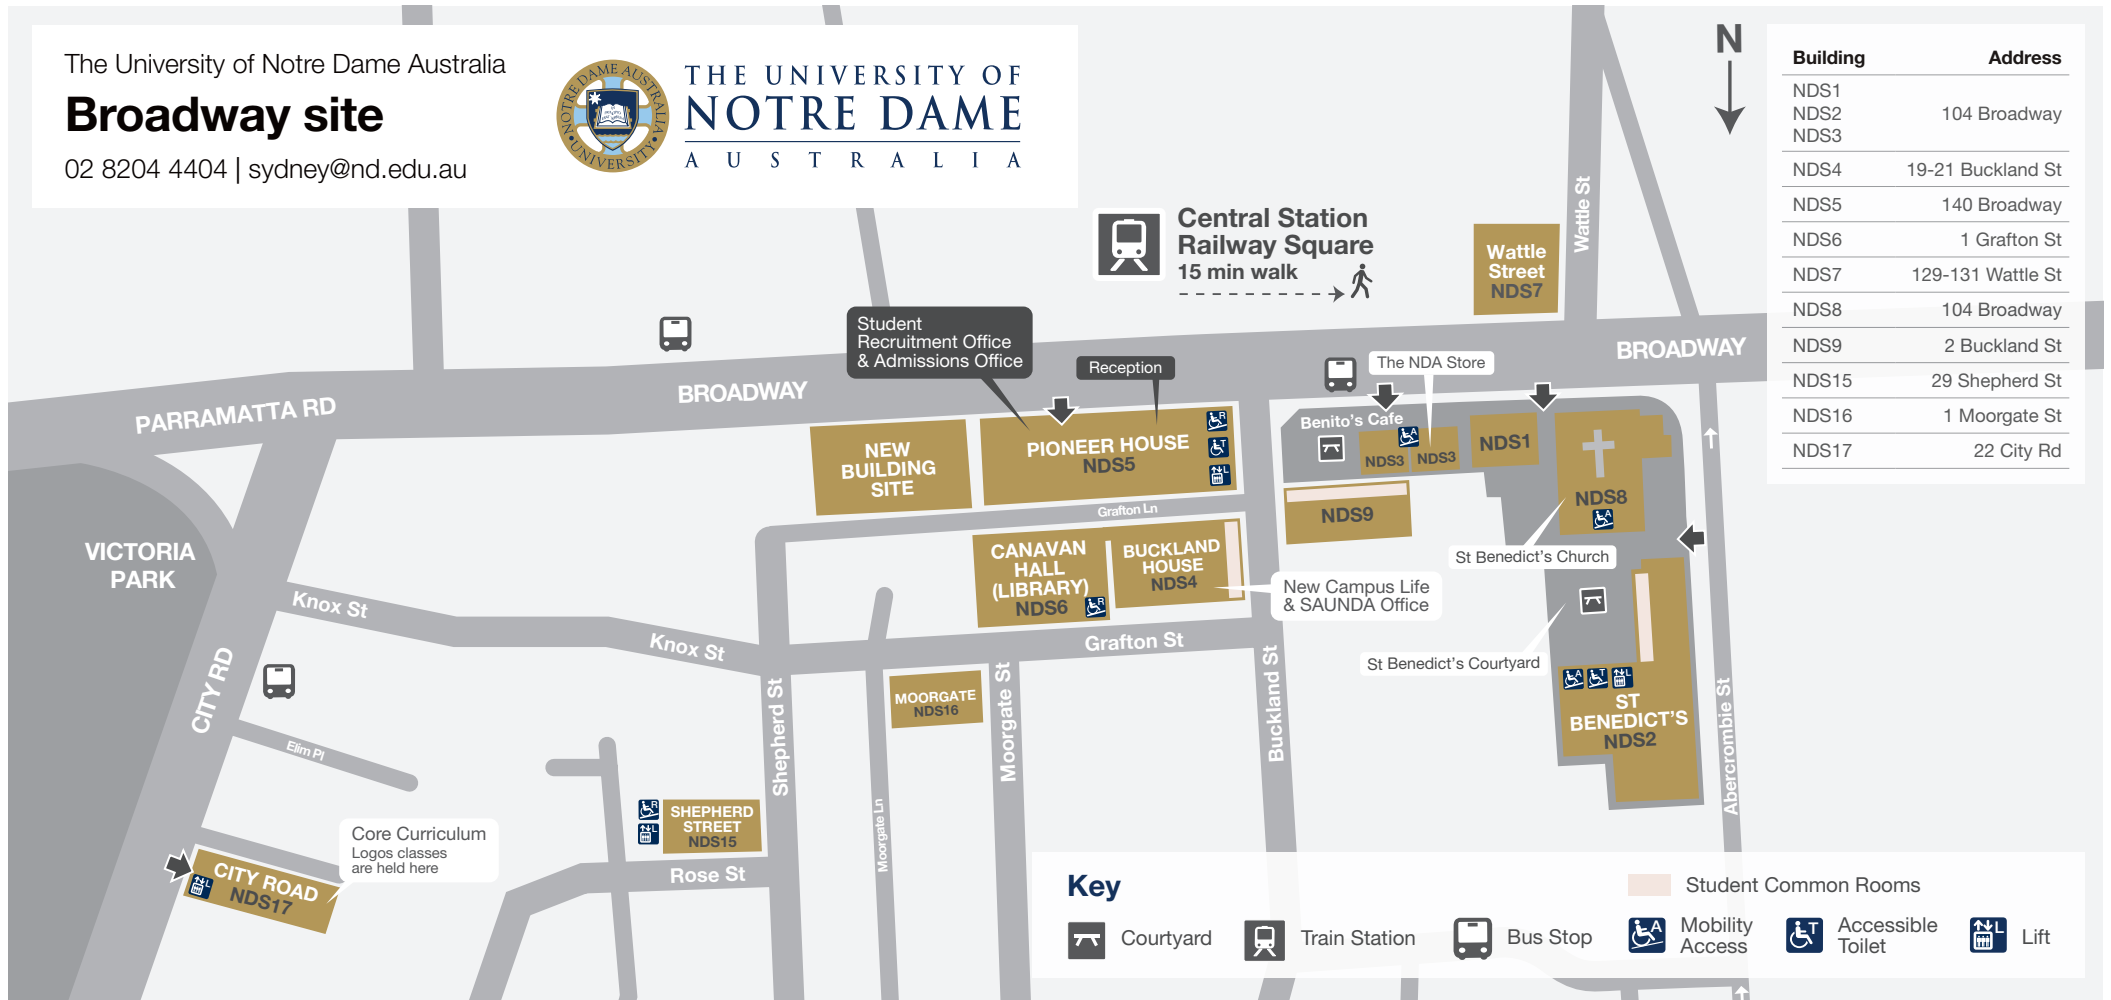

The University of Notre Dame Australia

Broadway site

02 8204 4404 | sydney@nd.edu.au

THE UNIVERSITY OF
NOTRE DAME
A U S T R A L I A

Building	Address
NDS1	104 Broadway
NDS2	
NDS3	
NDS4	19-21 Buckland St
NDS5	140 Broadway
NDS6	1 Grafton St
NDS7	129-131 Wattle St
NDS8	104 Broadway
NDS9	2 Buckland St
NDS15	29 Shepherd St
NDS16	1 Moorgate St
NDS17	22 City Rd

Key

- Courtyard
- Train Station
- Bus Stop
- Student Common Rooms
- Mobility Access
- Accessible Toilet
- Lift

Department/School	Building
Admissions	NDS5
Benito's Cafe	NDS3
Beyond the Books	NDS4
Campus Life	NDS4
Campus Services	NDS7
Chaplaincy	NDS1
Counselling	NDS5
Fees Office	NDS5
Finance Office	NDS7
Institute for Ethics and Society	NDS1

Student Administration	NDS5
Student Recruitment Office	NDS5
Study Abroad	NDS5
Theatre	NDS2
Vice Chancellery	NDS17

Darlinghurst Site
160 Oxford St, Darlinghurst
 › School of Medicine
 › School of Nursing