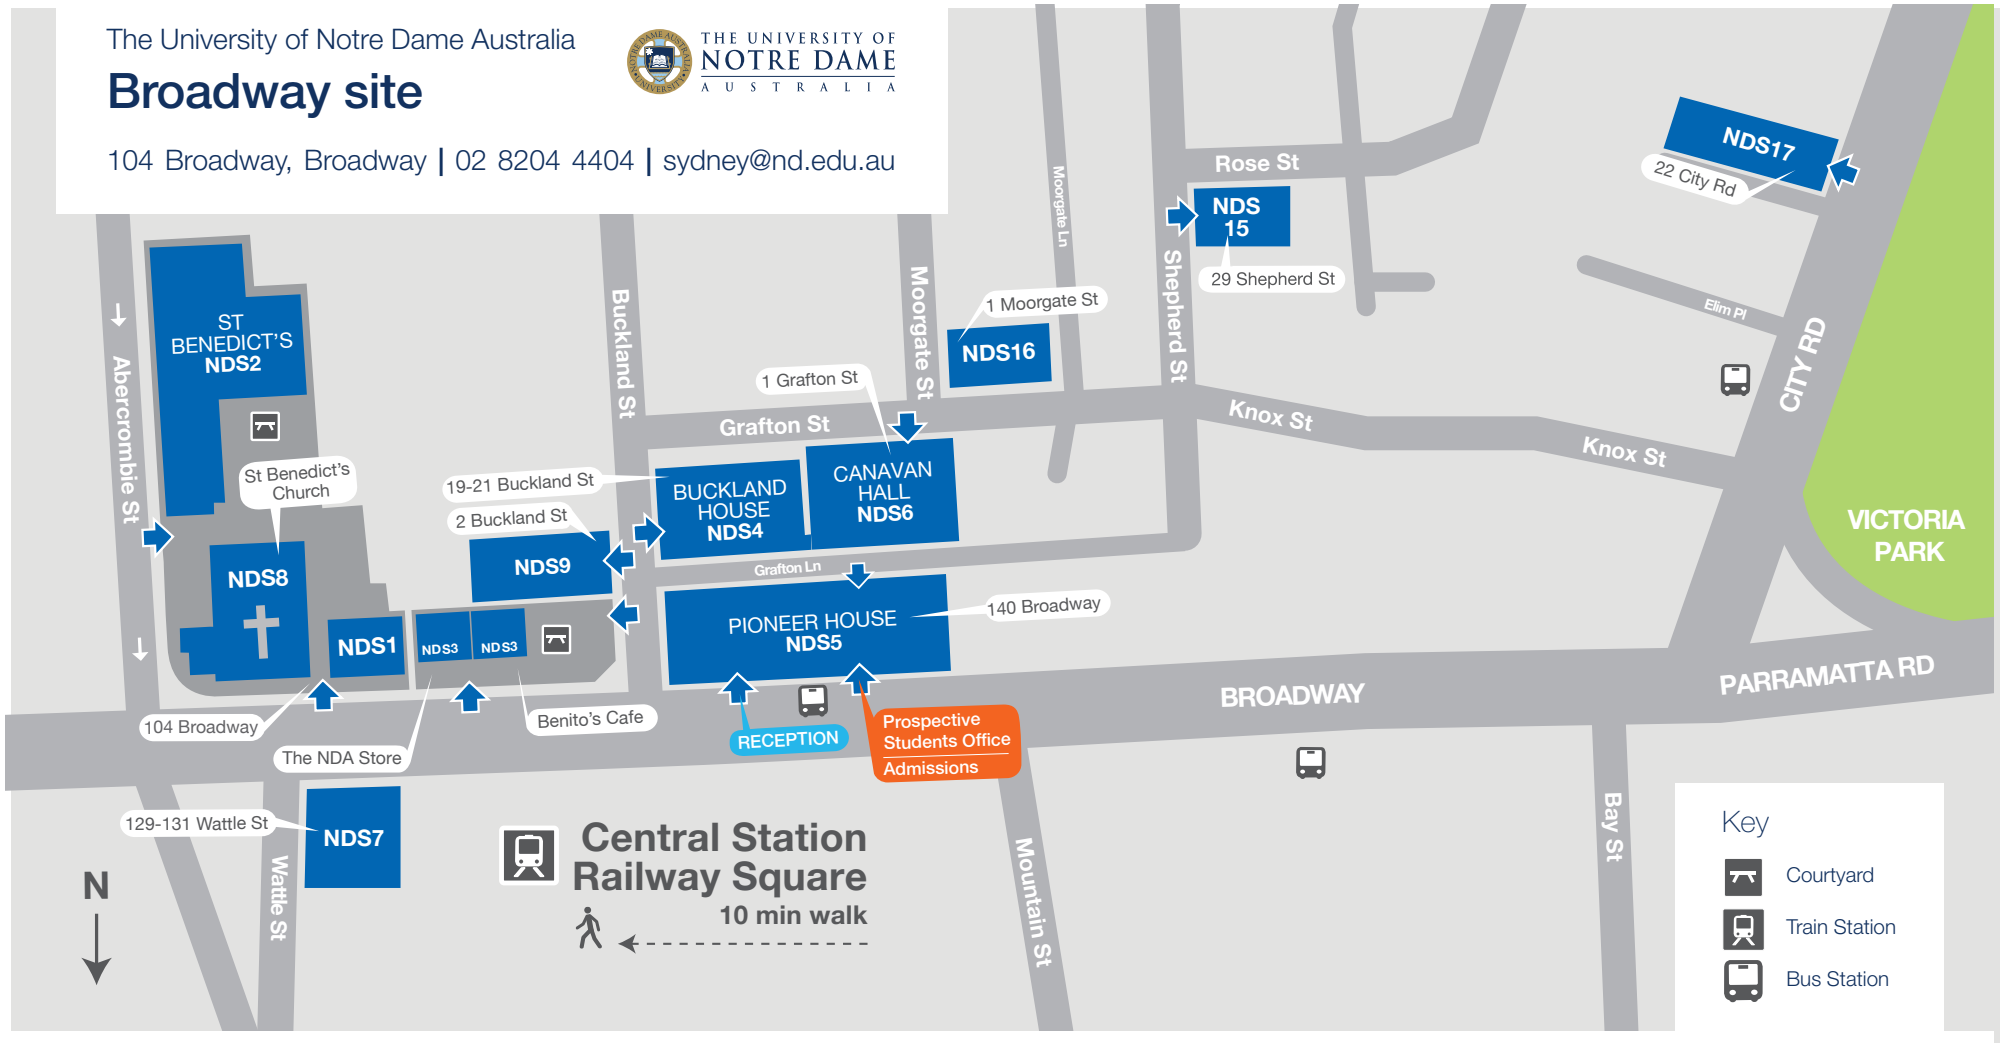

Broadway site

104 Broadway, Broadway | 02 8204 4404 | sydney@nd.edu.au

Department/School	Building	Department/School	Building	Department/School	Building
Academic Enabling & Support	NDS5	Fees Office	NDS5	QMAP	NDS4
Admissions	NDS5	Financial Services	NDS7	RECEPTION	NDS5
Benito's Cafe	NDS3	IT Services	NDS4	Registrar's Office	NDS5
Campus Services	NDS7	Lecture Rooms (Pioneer House)	NDS5	Research	NDS9
Centre for Faith, Ethics & Society	NDS5	Lecture Rooms (St Benedict's)	NDS2	School of Art & Sciences	NDS2
Chaplaincy	NDS2	Library (Canavan Hall)	NDS6	School of Business	NDS15
The NDA Store	NDS3	Office of Marketing & Communications	NDS7	School of Education	NDS5
Counselling	NDS5	Office of University Relations	NDS17	School of Law	NDS15
Development Office	NDS5	Prospective Students Office	NDS5	School of Philosophy & Theology	NDS16
				Staffing Office	NDS7
				St Benedict's Church	NDS8
				Student Services	NDS2
				Student Administration	NDS5
				Study Abroad	NDS5
				Theatre	NDS2
				Vice Chancellery	NDS17

Darlinghurst Site
 160 Oxford St, Darlinghurst
 › School of Medicine
 › School of Nursing
nd.edu.au